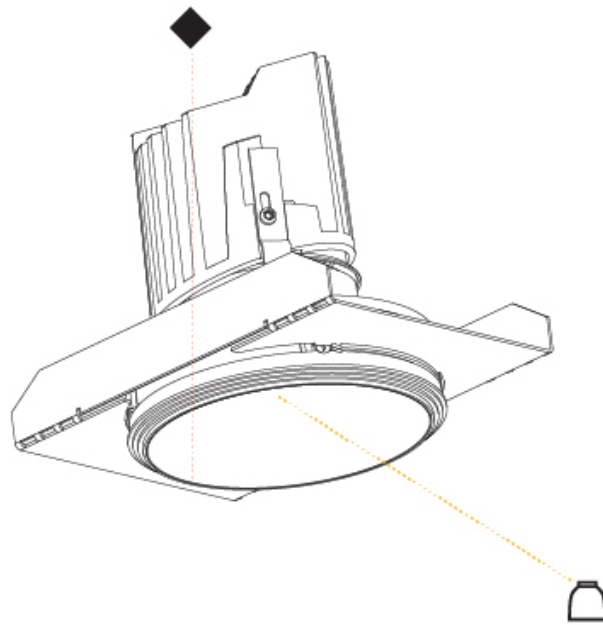

BIONIQ ROUND DEEP TRIMLESS

A35191-

PROJECT	_____
TYPE	_____
SPECIFIER	_____
QUANTITY	_____
DATE	_____